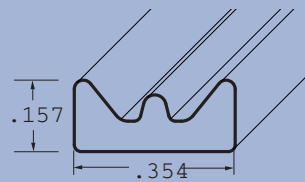

we've got you covered

LAUREN

Weatherproofing products

K,V,P and D Designs are 2-Cavity Webbed • 1000' Per Reel • 2 Reels Per Box (2000' total)

Door & Window Premium K Weatherseal

This seal is ideal for minor gaps. A closed cell medium density EPDM sponge design, the K weatherseal seals out dust & drafts from around doors and windows. It is more durable than typical foam tapes. The product contains a self-adhesive application system and remains flexible from -40°F to 140°F.

Item No.	Width	Height
52040	.354	.157

Door & Window Premium V Weatherseal

This seal is ideal for irregular gaps. A closed cell medium density EPDM sponge design, the V weatherseal seals out dust & drafts from around doors and windows. The product contains a self-adhesive application system and remains flexible from -40°F to 140°F. It is more durable than typical foam tapes.