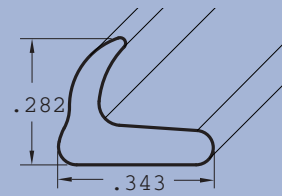

we've got you covered

LAUREN

Weatherproofing products

K,V,P and D Designs are 2-Cavity Webbed • 1000' Per Reel • 2 Reels Per Box (2000' total)

Door & Window Premium K Weatherseal

This seal is ideal for minor gaps. A closed cell medium density EPDM sponge design, the K weatherseal seals out dust & drafts from around doors and windows. It is more durable than typical foam tapes. The product contains a self-adhesive application system and remains flexible from -40°F to 140°F.

Item No.	Width	Height
52040	.354	.157

Door & Window Premium V Weatherseal

This seal is ideal for irregular gaps. A closed cell medium density EPDM sponge design, the V weatherseal seals out dust & drafts from around doors and windows. The product contains a self-adhesive application system and remains flexible from -40°F to 140°F. It is more durable than typical foam tapes.