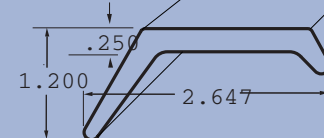

Lauren products are known for their excellence in the marketplace.

As a leader in the rubber manufacturing industry, weatherproofing technology is a niche that continues in the tradition of innovation that Lauren Manufacturing was built upon. We are continually seeking new and innovative ways of supplying the marketplace with quality products for your customer's major investments: the home, auto, RV, boats and all major appliances. Look to Lauren as your cutting edge rubber supplier.

ENERGY SEALS

Small and Medium Ribbed, D and P Seals are 2-Cavity Webbed
1000' Per Reel • Two Reels Per Box (2000' total)

Energy Seals - Ribbed Section in Small, Medium and Large

High quality weatherstripping extruded from EPDM closed-cell sponge rubber having inherent resistance to heat, cold, sunlight, ozone, and many chemicals. Self sticking pressure-sensitive adhesive tape makes installation quick and accurate, and it protects the rubber from being stretched or twisted.

Information for all ribbed profiles

Item No.	Width	Height
1076	.334	.137
1078	.375	.188
1083	.625	.313

Large Ribbed Seal ONLY, 2-Cavity Webbed • 500' Per Reel Two Reels Per Box (1000' total)

Energy Seals D Section

High quality weatherstripping extruded from EPDM closed-cell sponge rubber having inherent resistance to heat, cold, sunlight, ozone, and many chemicals. Self sticking pressure-sensitive adhesive tape makes installation quick and accurate, and it protects the rubber from being stretched or twisted.

Item No.	Width	Height
1085	.354	.216

Energy Seals P Section