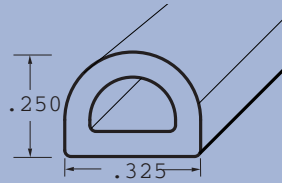

Door & Window Premium D Weatherseal

This seal is ideal for major gaps. A closed cell medium density EPDM sponge design, the D weatherseal seals out dust & drafts from around doors and windows. The product contains a self-adhesive application system and remains flexible from -40°F to 140°F. It is more durable than typical foam tapes.

Item No.	Width	Height
52136	.354	.157

Custom profile options available upon customer request

LAUREN
MANUFACTURING

Lauren Manufacturing
2228 Reiser Ave. SE • New Philadelphia, Ohio 44663
800.683.0676 • 330.339.3373 • www.lauren.com