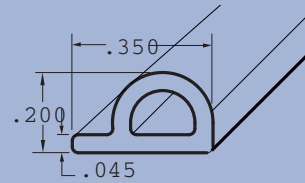

Door & Window Premium P Weatherseal

This seal is ideal for average gaps. A closed cell medium density EPDM sponge design, the P weatherseal seals out dust & drafts from around doors and windows. The product contains a self-adhesive application system and remains flexible from -40°F to 140°F. It is more durable than typical foam tapes.

Item No.	Width	Height
52135	.354	.157