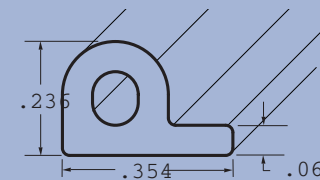

Lauren products are known for their excellence in the marketplace.

As a leader in the rubber manufacturing industry, weatherproofing technology is a niche that continues in the tradition of innovation that Lauren Manufacturing was built upon. We are continually seeking new and innovative ways of supplying the marketplace with quality products for your customer's major investments: the home, auto, RV, boats and all major appliances. Look to Lauren as your cutting edge rubber supplier.

ENERGY SEALS

Small and Medium Ribbed, D and P Seals are 2-Cavity Webbed
1000' Per Reel • Two Reels Per Box (2000' total)

Energy Seals - Ribbed Section in Small, Medium and Large

High quality weatherstripping extruded from EPDM closed-cell sponge rubber having inherent resistance to heat, cold, sunlight, ozone, and many chemicals. Self sticking pressure-sensitive adhesive tape makes installation quick and accurate, and it protects the rubber from being stretched or twisted.

Information for all ribbed profiles

Item No.	Width	Height
1076	.334	.137
1078	.375	.188
1083	.625	.313

Large Ribbed Seal ONLY, 2-Cavity Webbed • 500' Per Reel Two Reels Per Box (1000' total)

Energy Seals D Section

High quality weatherstripping extruded from EPDM closed-cell sponge rubber having inherent resistance to heat, cold, sunlight, ozone, and many chemicals. Self sticking pressure-sensitive adhesive tape makes installation quick and accurate, and it protects the rubber from being stretched or twisted.

Item No.	Width	Height
1085	.354	.216

Energy Seals P Section