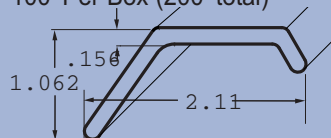

Item No.	Width	Height
1085	.354	.216

Energy Seals P Section

High quality weatherstripping extruded from EPDM closed-cell sponge rubber having inherent resistance to heat, cold, sunlight, ozone, and many chemicals. Self sticking pressure-sensitive adhesive tape makes installation quick and accurate, and it protects the rubber from being stretched or twisted.

Item No.	Width	Height
1077	.354	.236

GARAGE DOOR SEALS

All Garage Door Seals are 2-Cavity Webbed
100' Per Box (200' total)

Garage Door Seal

This closed cell medium density EPDM sponge, seals out cold air, dust, leaves and moisture from garage door. Easy to install, the seal remains flexible from -40°F to 140°F.