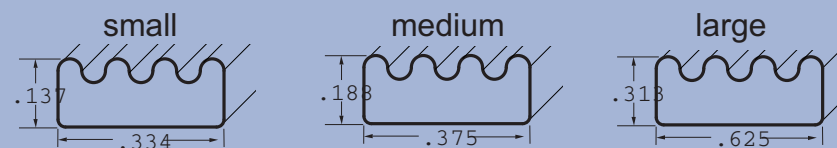

ENERGY SEALS

Small and Medium Ribbed, D and P Seals are 2-Cavity Webbed
1000' Per Reel • Two Reels Per Box (2000' total)

Energy Seals - Ribbed Section in Small, Medium and Large

High quality weatherstripping extruded from EPDM closed-cell sponge rubber having inherent resistance to heat, cold, sunlight, ozone, and many chemicals. Self sticking pressure-sensitive adhesive tape makes installation quick and accurate, and it protects the rubber from being stretched or twisted.

Information for all ribbed profiles

Item No.	Width	Height
1076	.334	.137
1078	.375	.188
1083	.625	.313

Large Ribbed Seal ONLY, 2-Cavity Webbed • 500' Per Reel Two Reels Per Box (1000' total)

Energy Seals D Section

High quality weatherstripping extruded from EPDM closed-cell sponge rubber having inherent resistance to heat, cold, sunlight, ozone, and many chemicals. Self sticking pressure-sensitive adhesive tape makes installation quick and accurate, and it protects the rubber from being stretched or twisted.

Item No.	Width	Height
1085	.354	.216