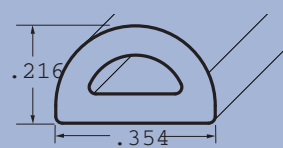

ENERGY SEALS

Small and Medium Ribbed, D and P Seals are 2-Cavity Webbed
1000' Per Reel • Two Reels Per Box (2000' total)

Energy Seals - Ribbed Section in Small, Medium and Large

High quality weatherstripping extruded from EPDM closed-cell sponge rubber having inherent resistance to heat, cold, sunlight, ozone, and many chemicals. Self sticking pressure-sensitive adhesive tape makes installation quick and accurate, and it protects the rubber from being stretched or twisted.

Information for all ribbed profiles

Item No.	Width	Height
1076	.334	.137
1078	.375	.188
1083	.625	.313

Large Ribbed Seal ONLY, 2-Cavity Webbed • 500' Per Reel Two Reels Per Box (1000' total)

Energy Seals D Section