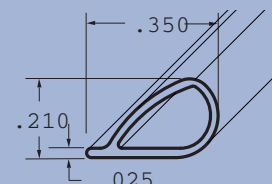

Item No.	Width	Height
1660	2.647	1.200

NOTE: All boxes are UPS approved

TEARDROP WEATHERSEALS

All Silicone Teardrop Seals are Single Cavity Die • 300' Per Reel

Silicone Tear Drop Profile 1/2"

Premium quality 70 durometer dense silicone, seals out drafts & dust around doors and windows. Unaffected by sunlight, ozone and UV rays, it is recommended for use on wood or steel doors, and remains flexible from -110° F to 400° F. The product contains an easy to apply, self-adhesive, application system.

Item No.	Width	Height	Color
8325	.500	.250	black
			bronze
			white

Silicone Tear Drop Profile 1/4"

Premium quality 70 durometer dense silicone, seals out drafts & dust around doors and windows. Unaffected by sunlight, ozone and UV rays, it is recommended for use on wood or steel doors, and remains flexible from -110° F to 400° F. The product contains an easy to apply, self-adhesive, application system.