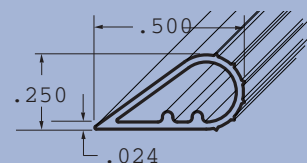

Item No.	Width	Height
1656	2.130	1.035

Garage Door Seal

This closed cell medium density EPDM sponge, seals out cold air, dust, leaves and moisture from garage door. Easy to install, the seal remains flexible from -40°F to 140°F.

Item No.	Width	Height
1660	2.647	1.200

NOTE: All boxes are UPS approved

TEARDROP WEATHERSEALS

All Silicone Teardrop Seals are Single Cavity Die • 300' Per Reel

Silicone Tear Drop Profile 1/2"

Premium quality 70 durometer dense silicone, seals out drafts & dust around doors and windows. Unaffected by sunlight, ozone and UV rays, it is recommended for use on wood or steel doors, and remains flexible from -110° F to 400° F. The product contains an easy to apply, self-adhesive, application system.