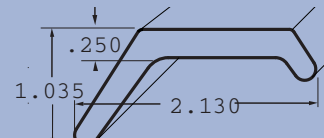

Garage Door Seal

This closed cell medium density EPDM sponge, seals out cold air, dust, leaves and moisture from garage door. Easy to install, the seal remains flexible from -40°F to 140°F.

Item No.	Width	Height
1656	2.130	1.035