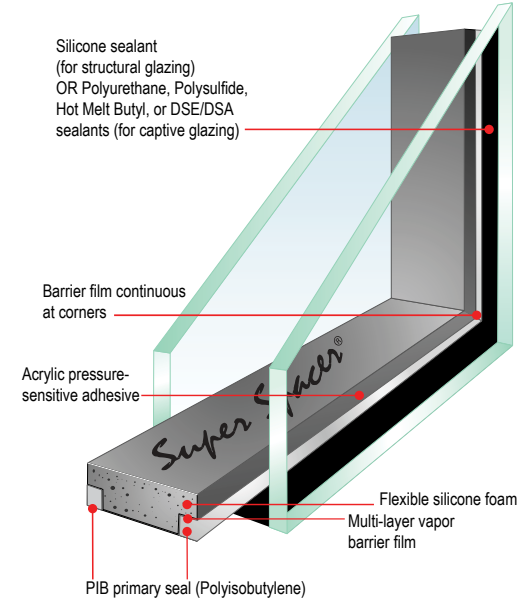

Super Spacer® TriSeal™

The Sustainable IG Spacer Choice for High Performance Commercial Glazing

Insulating glass edged with Super Spacer satisfies the toughest Warm Edge demands:

- Optimized energy savings - lowest total U-Value
- Highest condensation resistance
- Cleanest, most consistent sightline
- Unmatched production efficiency for maximum ROI & quality
- Dramatically reduces seal failure & stress crack callbacks
- Noise Reduction by up to 2 Db